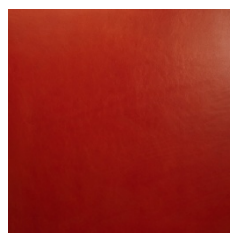

Famiglia *NEVADA* – Family *NEVADA*

cat. CV

Tipologia:

Cuoio pieno fiore vegetale.

Caratteristiche:

Mezze pelli di toro pieno fiore 1° scelta super, spessore 3,2/3,4 mm. concia al vegetale, tinta passante in botte e rifinitura all'anilina e fissativo lucido. Consistenza rigida, grana naturale e colore non uniforme.

Type:

Full grain vegetal saddle leather.

Details:

First-quality full-grain half-bull hides, thickness 3,2/3,4 mm; vegetal tanning, coloured through entire thickness in barrel, final superficial treatment with aniline and glossy effect. Hard consistency, natural grain and non-uniform colour.

NE7

I colori sopra riportati sono indicativi e validi solo come riferimento; la tonalità e l'intensità dei colori può variare a seconda del monitor utilizzato.
The above colors are indicative and valid only as reference; the color tone and intensity may vary depending on the monitor used.