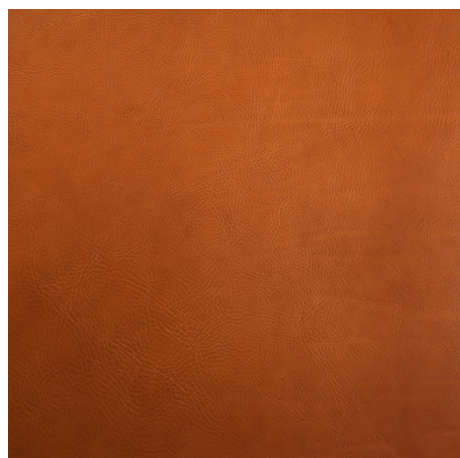

Famiglia *HOLIDAY* – Family *HOLIDAY*

cat. CV

Tipologia:

Cuoio pieno fiore vegetale.

Caratteristiche:

Mezze pelli di toro pieno fiore 1° scelta super, spessore 3,2/3,4 mm. concia al vegetale, tinta passante in botte e rifinitura all'anilina. Consistenza morbida, grana naturale e colore non uniforme.

Type:

Full grain vegetal saddle leather.

Details:

First-quality full-grain half-bull hides, thickness 3,2/3,4 mm; vegetal tanning, coloured through entire thickness in barrel, final superficial treatment with aniline. Soft consistency, natural grain and non-uniform colour.